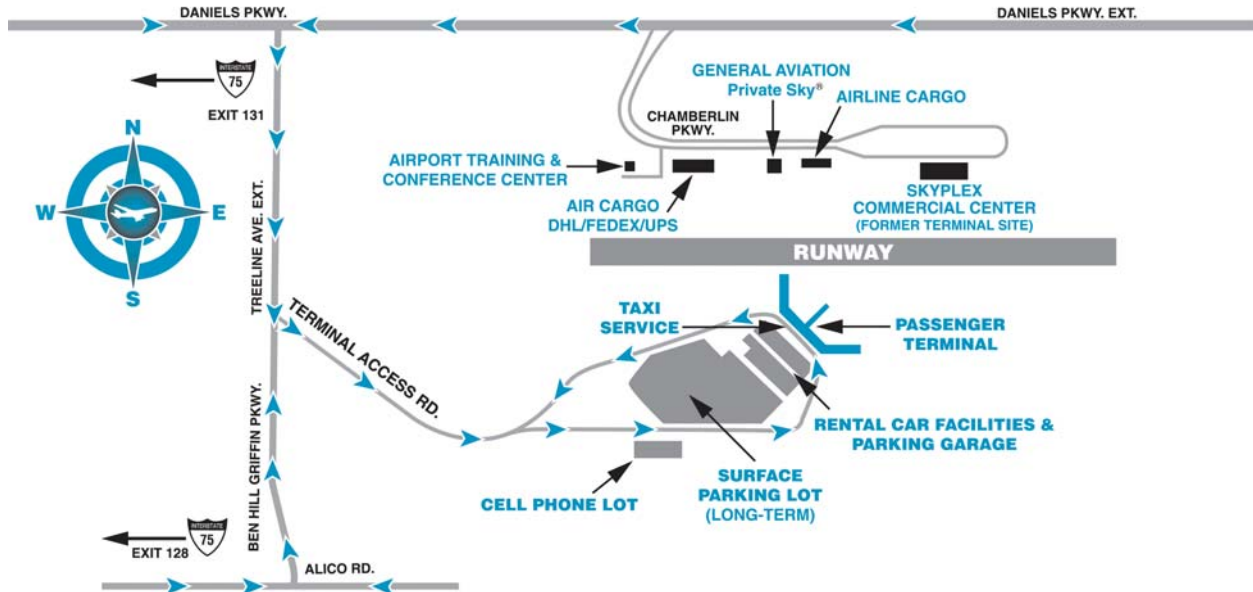

# SOUTHWEST FLORIDA INTERNATIONAL AIRPORT

**From I-75 Northbound:** Take Exit 128 (Alico Road/San Carlos Park/Southwest Florida International Airport) and turn right on Alico Road. Turn left on Ben Hill Griffin Parkway/ Treeline Avenue and follow for approximately 1.5 miles. Turn right on Terminal Access Road and follow signs to Parking Garage. Enter and park on the second level (covered parking).

**From I-75 Southbound:** Take Exit 131 (Daniels Parkway/Southwest Florida International Airport) and turn left on Daniels Parkway. Turn right on Treeline Avenue and follow for approximately 2.5 miles. Turn left on Terminal Access Road and follow signs to Parking Garage. Enter and park on the second level (covered parking).

### MAIN TERMINAL

- |                 |                          |
|-----------------|--------------------------|
| 5 Chili's To Go | 9 PGA TOUR Shop          |
| 6 Chili's       | 10 Brighton Collectibles |
| 7 Nathan's      | 11 Tropical Expressions  |
| 8 Quizno's      | 12 Coastal News          |

**Once parked,** cross over the roadway and enter the terminal. Continue past Ticketing and follow signs toward Concourse C. Directly across from Concourse C, between the PGA TOUR Shop and Quizno's/Nathan's, are the elevators to the Lee County Port Authority Executive Offices. Take the elevator to the third floor and the receptionist will assist you.