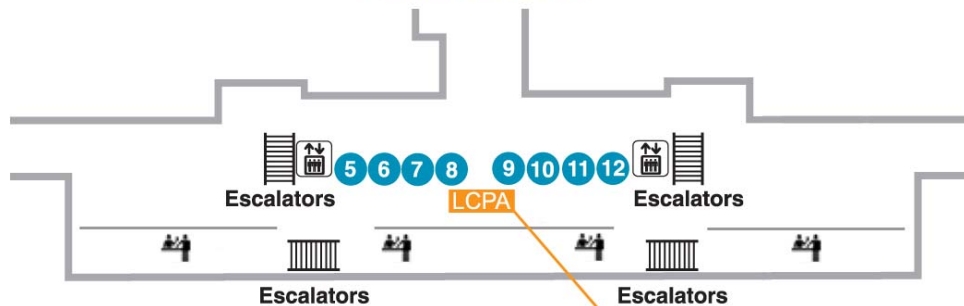

CONCOURSE C

MAIN TERMINAL

5 Chili's To Go	9 PGA TOUR Shop
6 Chili's	10 Brighton Collectibles
7 Nathan's	11 Tropical Expressions
8 Quizno's	12 Coastal News

Once parked, cross over the roadway and enter the terminal. Continue past Ticketing and follow signs toward Concourse C. Directly across from Concourse C, between the PGA TOUR Shop and Quizno's/Nathan's, are the elevators to the Lee County Port Authority Executive Offices. Take the elevator to the third floor and the receptionist will assist you.